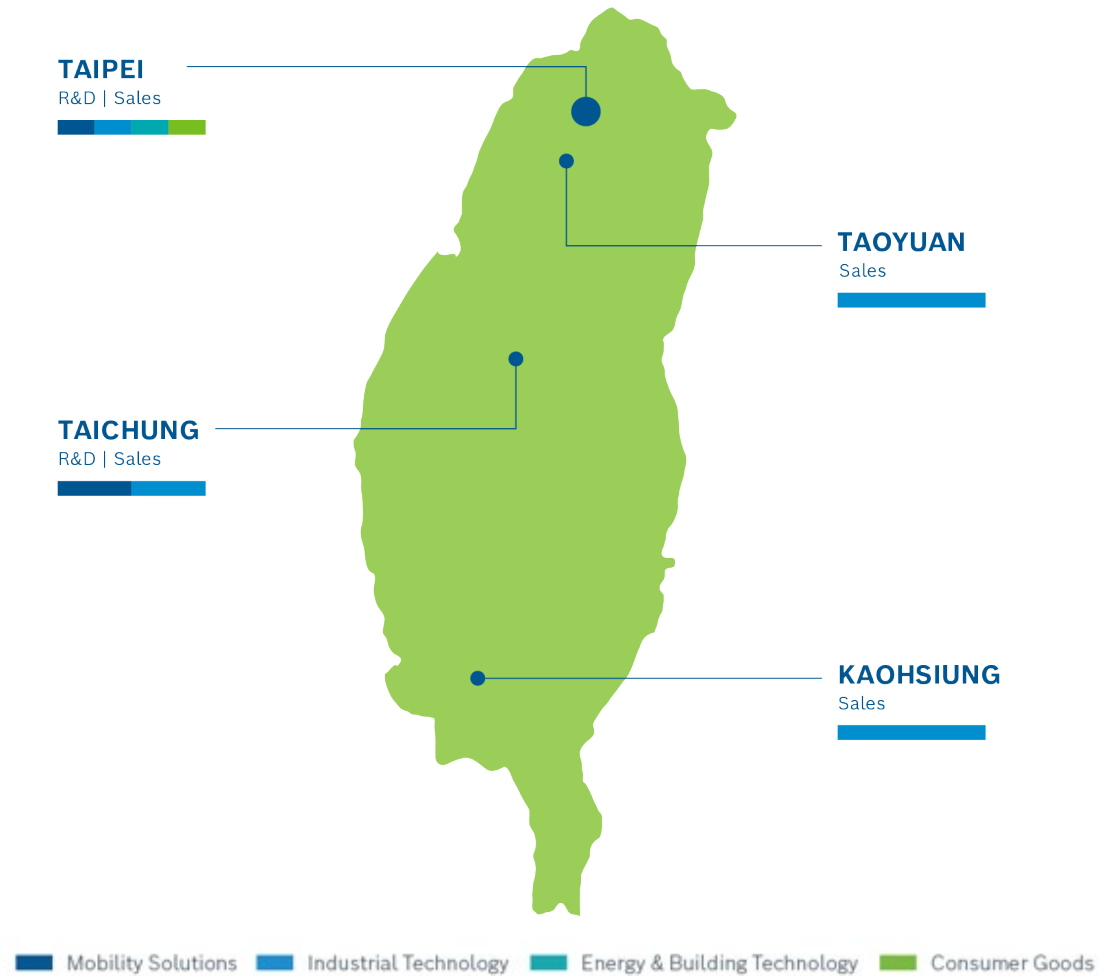

Fact sheet

Bosch in Taiwan

Having established a regional presence in 1990, Bosch in Taiwan generated sales of 33.9 billion NTD (1.08 billion euros) and employed 540 associates, as of December 31, 2022. Based on investment and development in Taiwan, three legal entities and four R&D centers have been established and the company in Taiwan continues to grow. Bosch provides comprehensive solutions of OEM automotive equipment, automotive aftermarket service, eBike systems, drive and control technology, building technology, power tools, home appliances, as well as micro mechanical sensors in Taiwan. The company is committed to corporate social responsibility in the aspects of environmental protection, social caring, associate development, and more.

Bosch in Taiwan is part of the Bosch Group, a leading global supplier of technology and services. The Bosch Group's strategic objective is to deliver innovations for a connected life. Bosch improves quality of life worldwide with products and services that are innovative and spark enthusiasm. In short, Bosch creates technology that is "Invented for life."