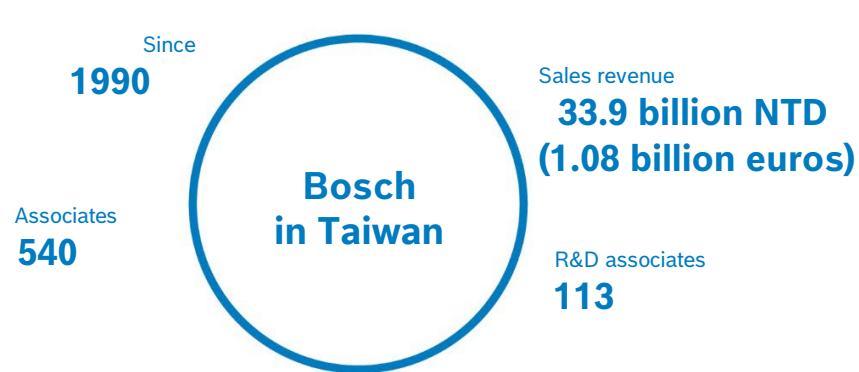

Facts and figures

Business sectors worldwide

Mobility Solutions

52.6 billion euros

Industrial Technology

6.9 billion euros

Energy & Building Technology

7.0 billion euros

Consumer Goods

21.3 billion euros

“With another record sales in 2022, Bosch Taiwan achieved double-digit growth in sales for six consecutive years,”
– Andreas Schmidt, Chairman and Managing Director of Bosch in Taiwan

- facebook.com/boschpt.tw,
  [BoschHomeTW](https://facebook.com/BoschHomeTW), [boschautoparttaiwan](https://facebook.com/boschautoparttaiwan)
- youtube.com/BoschTaiwan1990
- linkedin.com/company/bosch-taiwan/

Robert Bosch Taiwan Co., Ltd.
6F, No.90, Jian Guo N Road
Sec. 1, Taipei 104496, Taiwan
+886 2 7734 2580
www.bosch.com.tw

Media relations
Christine Wang
Phone: +886 2 7734 2651
christine.wang@tw.bosch.com