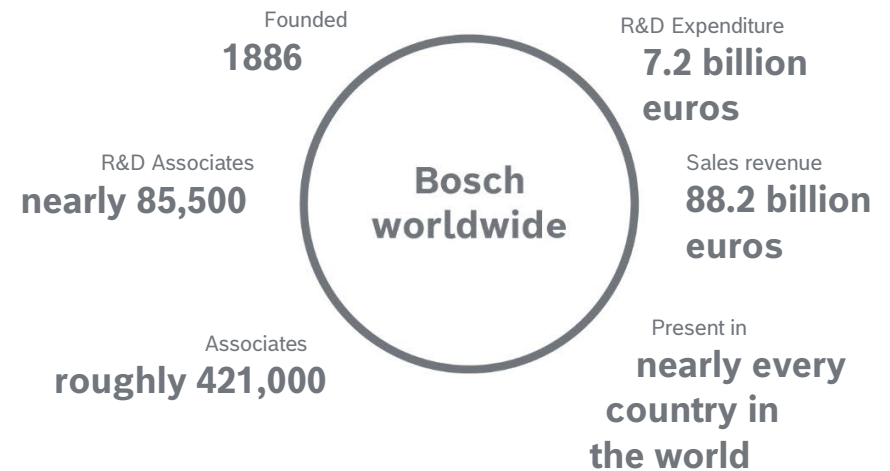

Facts and figures

Business sectors worldwide

Mobility Solutions

52.6 billion euros

Industrial Technology

6.9 billion euros

Energy & Building Technology

7.0 billion euros

Consumer Goods

21.3 billion euros

“With another record sales in 2022, Bosch Taiwan achieved double-digit growth in sales for six consecutive years,”
– Andreas Schmidt, Chairman and Managing Director of Bosch in Taiwan

- facebook.com/boschpt.tw,
  [BoschHomeTW](https://facebook.com/BoschHomeTW), [boschautoparttaiwan](https://facebook.com/boschautoparttaiwan)
- youtube.com/BoschTaiwan1990
- linkedin.com/company/bosch-taiwan/

Robert Bosch Taiwan Co., Ltd.
6F, No.90, Jian Guo N Road
Sec. 1, Taipei 104496, Taiwan
+886 2 7734 2580
www.bosch.com.tw

Media relations
Christine Wang
Phone: +886 2 7734 2651
christine.wang@tw.bosch.com